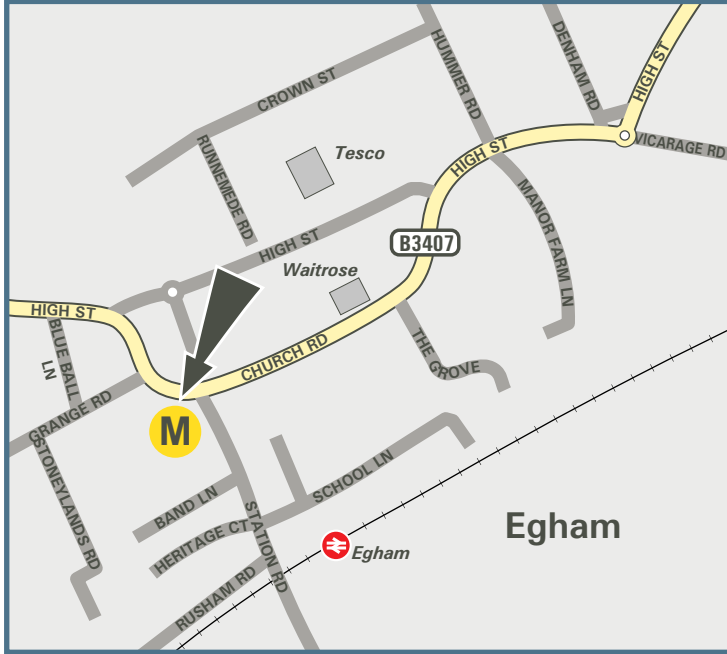

MENZIES

BRIGHTER THINKING

Centrum House
36 Station Road
Egham, Surrey
TW20 9LF

Tel: +44 (0)1784 497100
Fax: +44 (0)871 666 0639
Email: heathrow@menzies.co.uk

From M25 Anticlockwise

Leave the M25 at junction 13 and at the roundabout at the end of the slip road take the second exit. Keep left on the slip road towards the Siebel building, and turn left onto the A308, The Glanty, towards Egham. At the Runnymede Roundabout take the first exit onto the B3407 towards Egham town centre. At the mini roundabout take the second exit onto the High Street. Continue past Waitrose on the right. We are situated at the next traffic lights junction on the opposite left hand corner.

From M25 Clockwise

Leave the M25 at junction 13 and at the roundabout at the end of the slip road take the fourth exit. Keep left on the slip road towards the Siebel building, and turn left onto the A308, The Glanty, towards Egham. At the Runnymede Roundabout take the first exit onto the B3407 towards Egham town centre. At the mini roundabout take the second exit onto the High Street. Continue past Waitrose on the right. We are situated at the next traffic lights junction on the opposite left hand corner.

By Train

Egham is the nearest railway station. We are a 4 minute walk from the station. For further information on train times and fares, please call the National Rail Enquiries line on 03457 48 49 50.